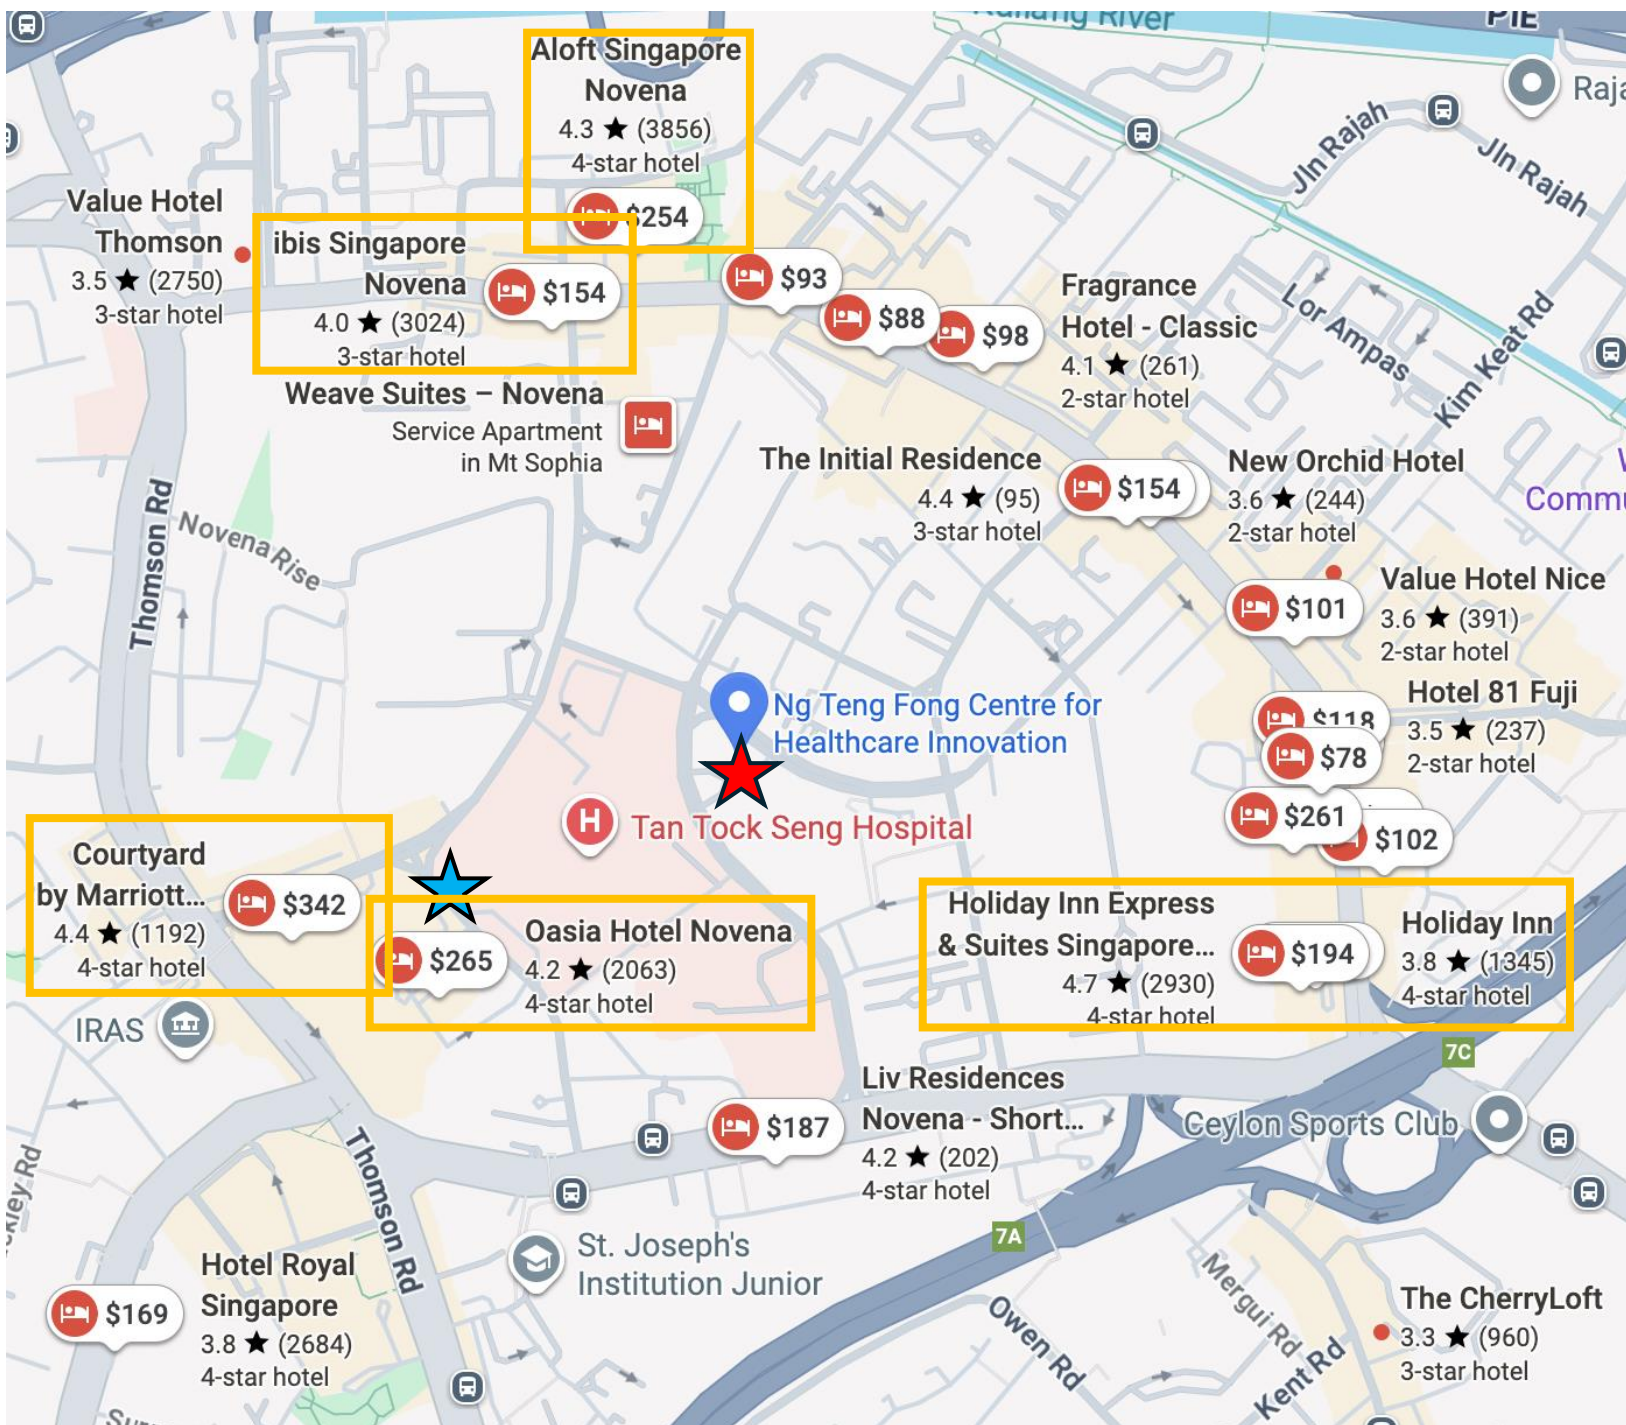

Hotel Recommendations

A wide range of accommodation options is available in Singapore to suit different preferences and budgets. The conference venue is conveniently located near the Novena MRT Station, with direct access to central areas such as Orchard Road and Marina Bay.

For convenience, we recommend the following hotels in the Novena area:

Upscale

- [Courtyard by Marriott Singapore Novena](#)
- [Oasia Novena](#)
- [Aloft Singapore Novena](#)

Comfort

- [Holiday Inn Novena](#)
- [ibis Novena](#)
- [Citadines Balestier Singapore](#)

Additional accommodation options, including more budget-friendly choices, are available in the nearby Balestier area and across Singapore, with efficient public transport making travel to the venue straightforward.

- Meeting venue: CHI
- MRT station: NOVENA (red line)

recommended hotels

* prices on Google Maps_23 April 2026

- Novena MRT nearest to venue
- Orchard MRT prime location